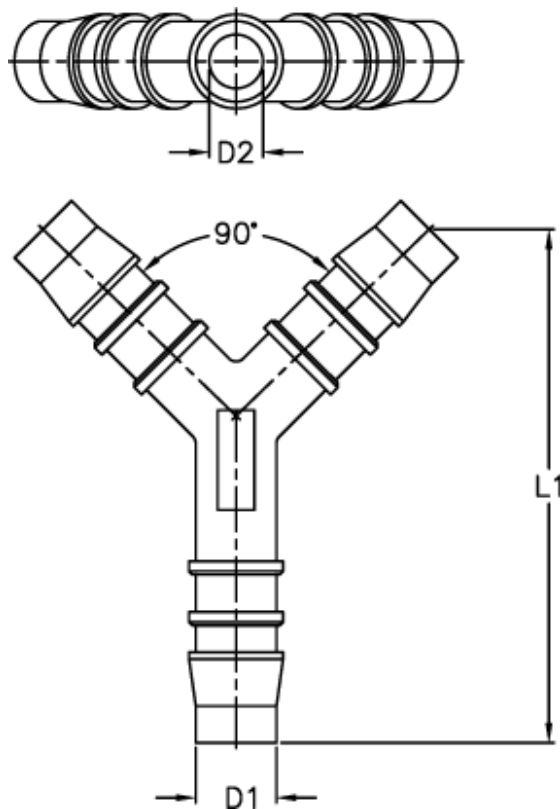

Article number: 027708900003

Description: Norma hose coupling YS 3

Measures

D1 = 3

D2 = 2.5

L1 = 21.0